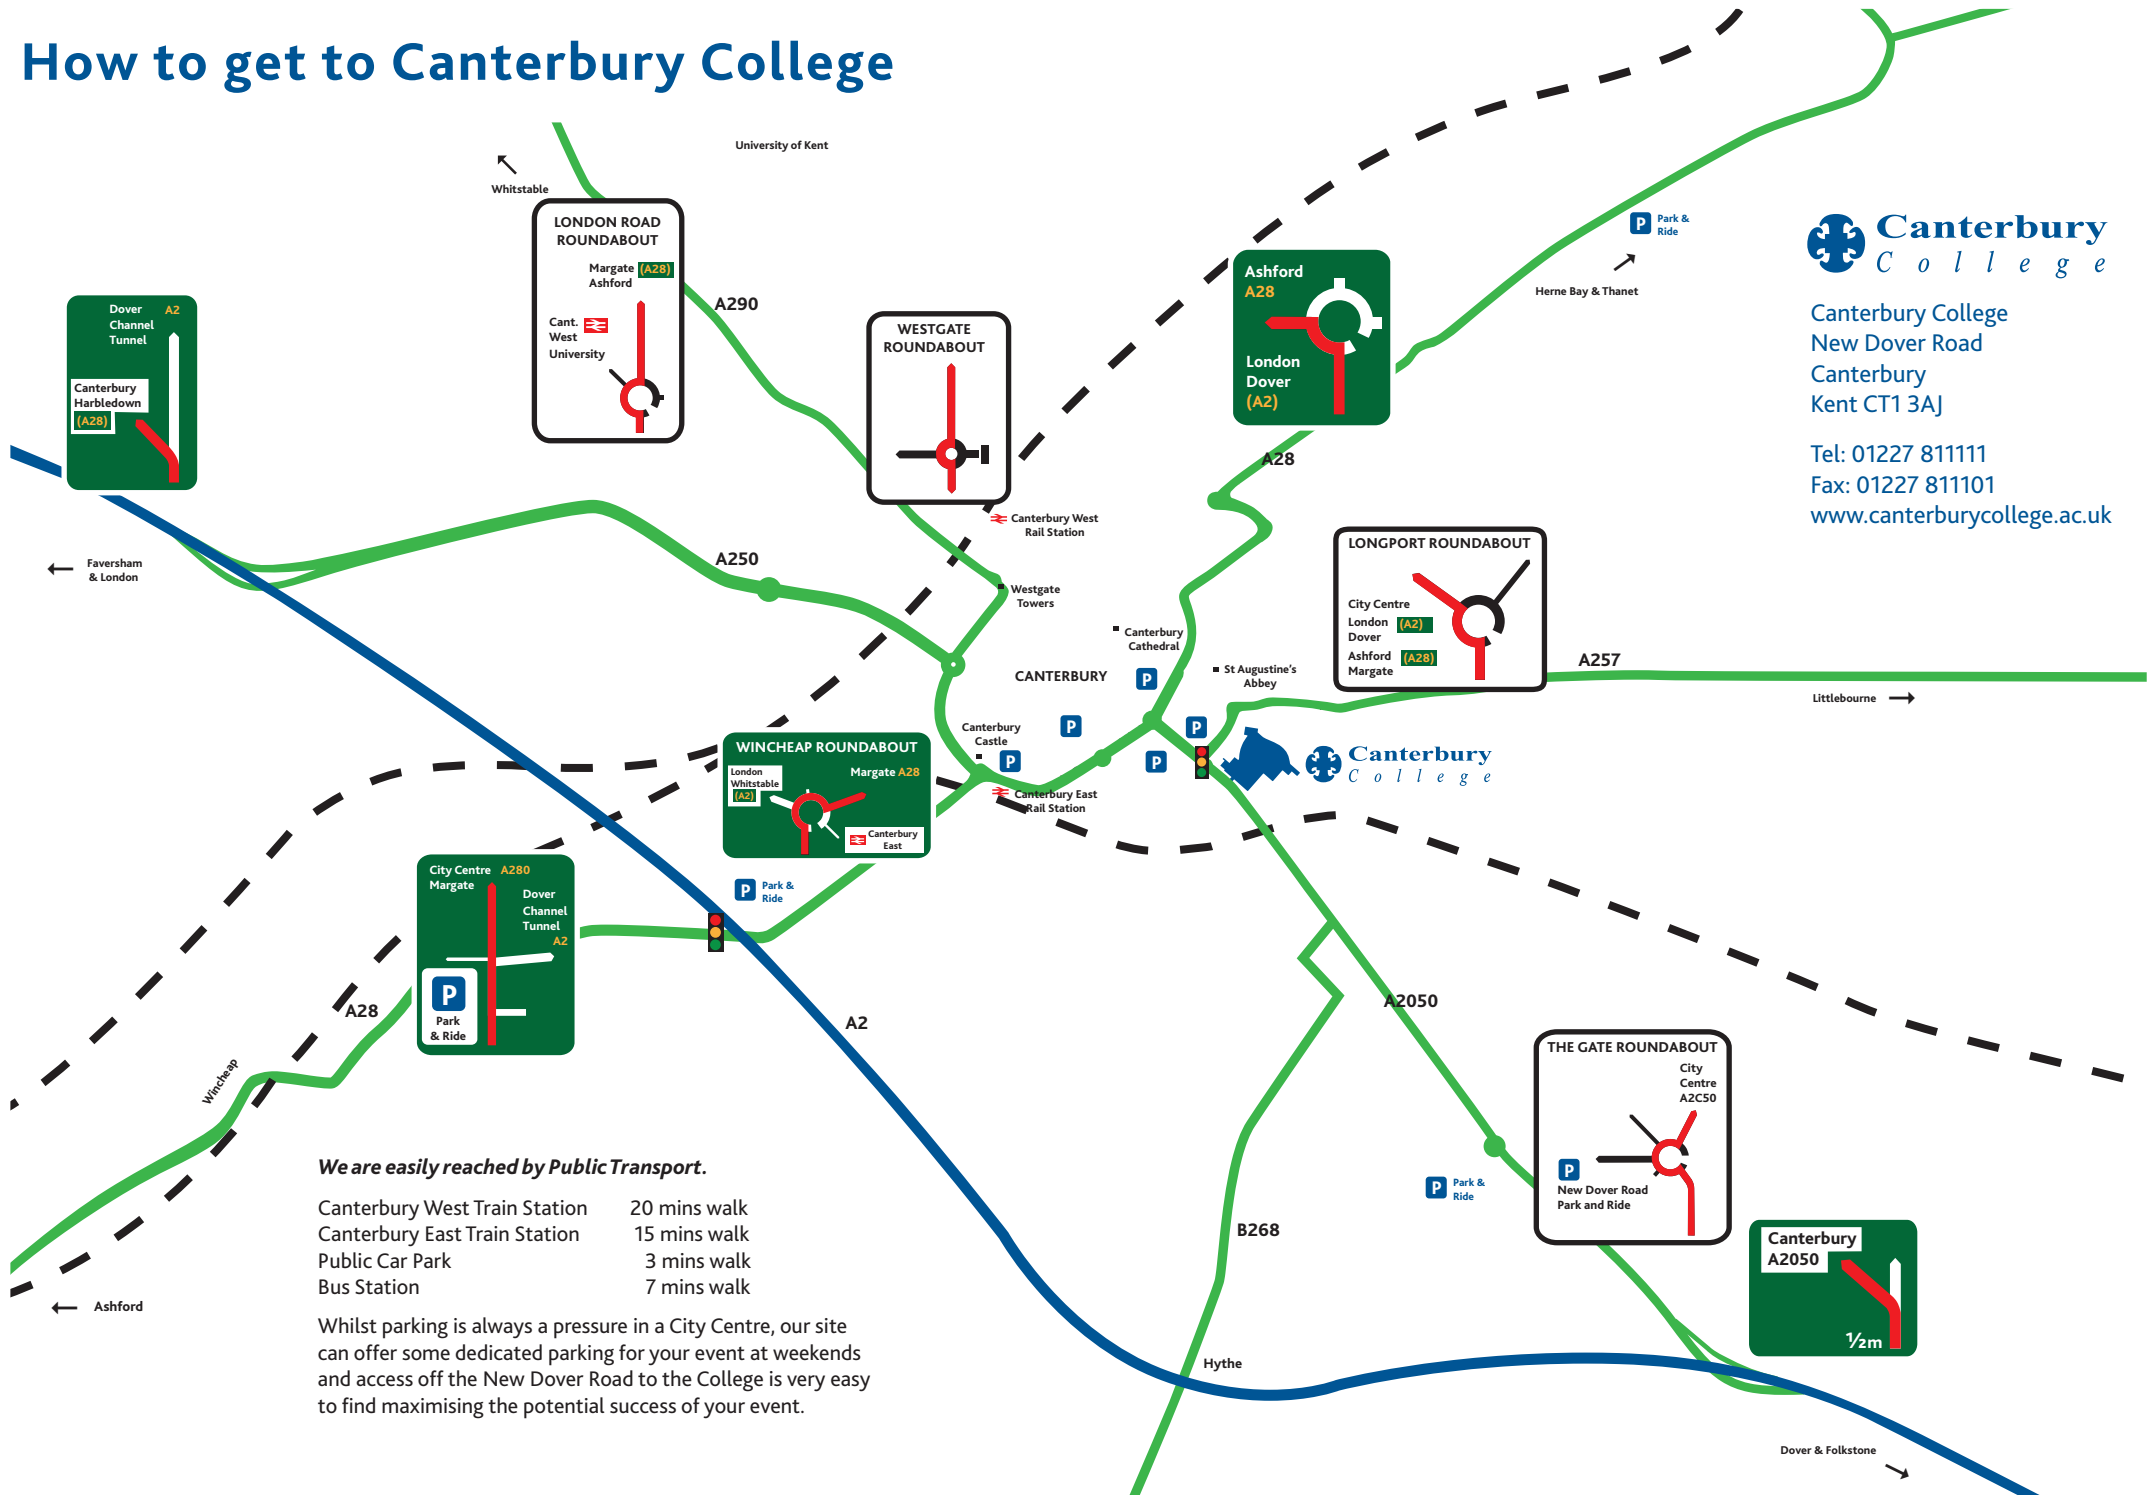

How to get to Canterbury College

Canterbury College
 New Dover Road
 Canterbury
 Kent CT1 3AJ

Tel: 01227 811111
 Fax: 01227 811101
www.canterburycollege.ac.uk

We are easily reached by Public Transport.

Canterbury West Train Station	20 mins walk
Canterbury East Train Station	15 mins walk
Public Car Park	3 mins walk
Bus Station	7 mins walk

Whilst parking is always a pressure in a City Centre, our site can offer some dedicated parking for your event at weekends and access off the New Dover Road to the College is very easy to find maximising the potential success of your event.